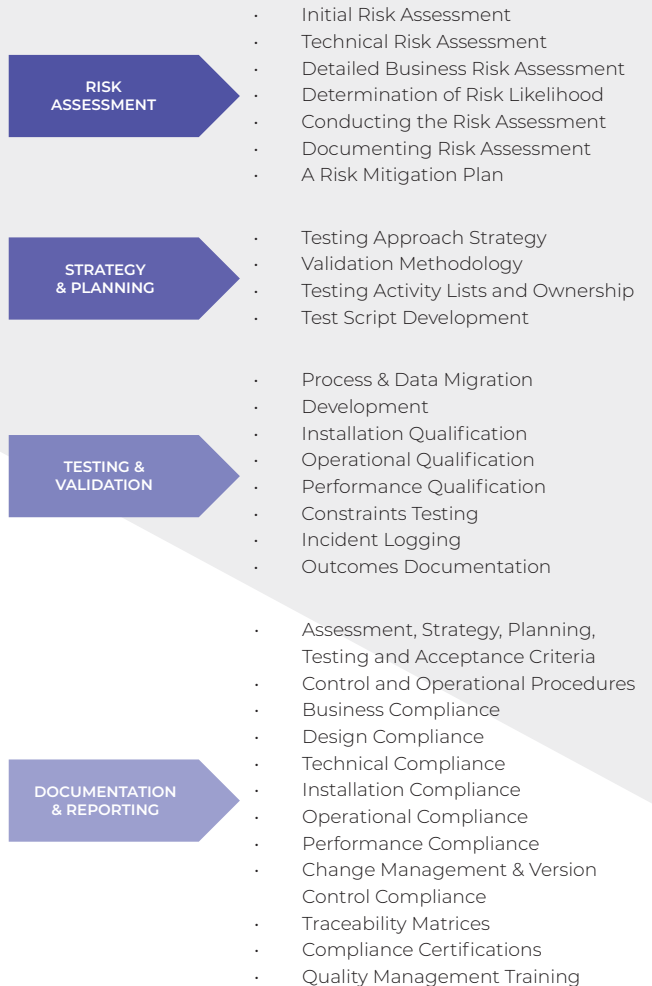

**PCG QUICKLY AND EFFECTIVELY DELIVERS
VERSION UPGRADE PEACE OF MIND**

800-265-1230 | INFO@PCGSERVICES.COM
PCGSERVICES.COM