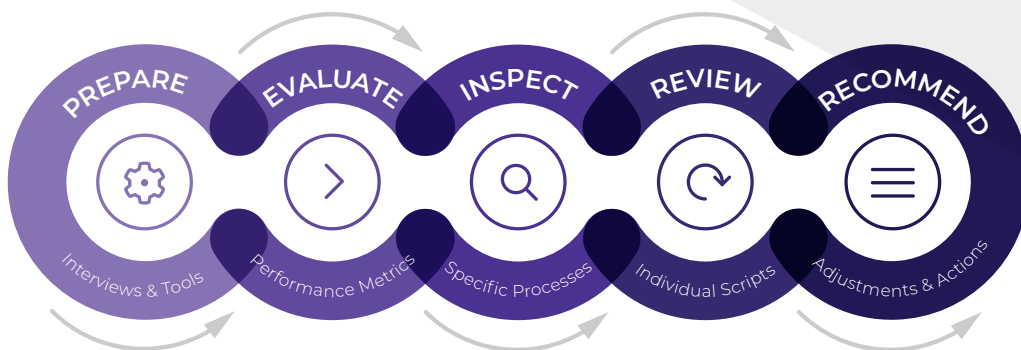

This often leads to performance slow downs, error messages, longer processing times, data loss and a higher technology cost.

Keeping your ERP platform aligned to the business and performing optimally is a challenge. Regular, routine performance optimization maximizes investment return, ensures proper process disciplines, improves data and integration integrity and keeps costs down.

WHY OPTIMIZE?

High performing business technology systems often deliver a 20-40% on-time delivery gain, 20-60% lead time reductions and 25-45% business process efficiency improvements.

OPTIMIZATION DONE RIGHT.

PCG solves this challenge through rigorous evaluation, validation and recommendations that keep your ERP solution the solution—every step of the way.

Our five-step process uncovers performance problems, validates their business impact, determines the right corrective action and delivers an actionable plan that you can immediately use—internally or with an outside organization.

The SUSTAINABILITY Performance review is fast and cost effective. It is built on decades of practical, hands-on ERP experience with your installed platform.

Take the guesswork out of NetSuite solution performance optimization questions with PCG's SUSTAINABILITY Performance services.