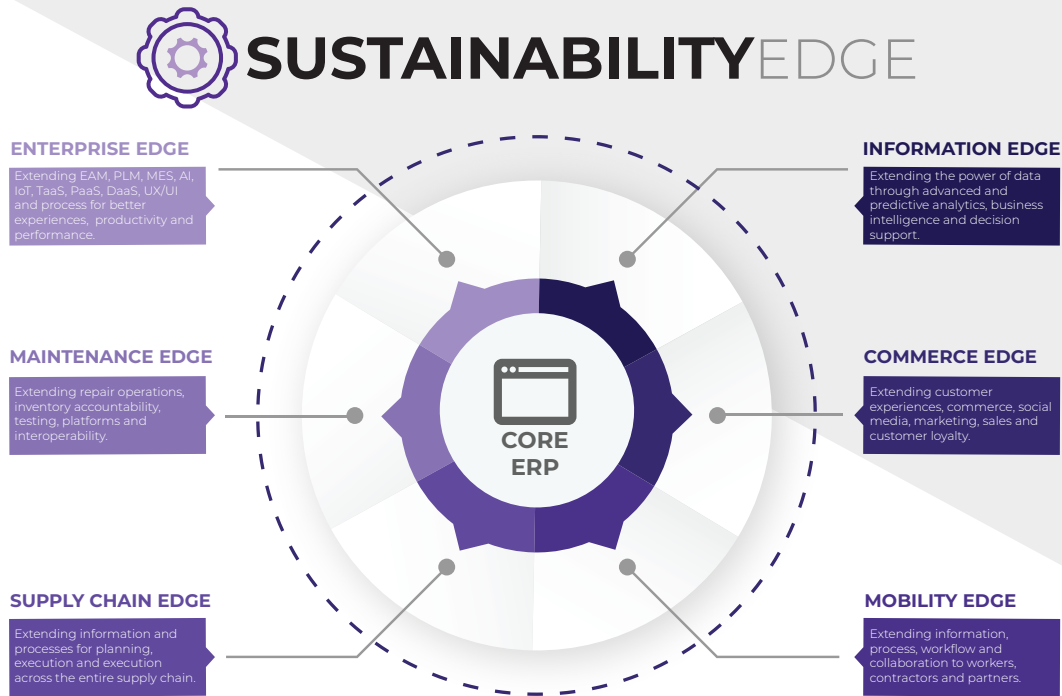

EXTENDING ERP FOR SUSTAINABLE VALUE.

Sustainable advantage often requires looking beyond traditional ERP functionality to edge applications that enhance the business value, increase velocity and lower cost.

THE BUSINESS CHALLENGE.

Leading ERP solution providers work hard at delivering the most comprehensive “out of the box” functionality possible. They succeed in achieving this goal most of the time. Sometimes, though, an industry or business has a unique requirement—one that only an additional, “edge” application can solve.

Most can implement a stand-alone ERP system. But the value, complexity, uniqueness and competitive advantage often comes through “best of breed” or edge solutions integrated with the ERP system.

THE NO COMPROMISE ERP.

SustainabilityEDGE solves the issues of extending ERP functionality to satisfy industry-specific and customer-driven requirements not found in typical “out of the box” ERP platforms.

PCG solves the issue of planning, implementation and maintenance of extended ERP environments, whether on-premise or in the cloud.

Combined, businesses are ensured the solution they need, every time.

THE COMPLETE ERP SOLUTION.

A complete ERP system encompasses industry-specific processes, flows, best practices, data and technology—often only available through edge solutions.

PCG is the trusted source for ensuring your ERP and edge applications deliver what you need, where you need it.