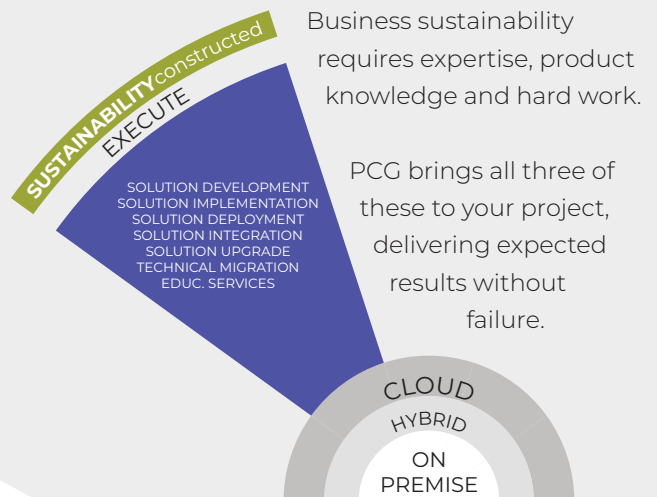

MAKING SUSTAINABILITY A REALITY FOR BUSINESS.

Applying the right leadership, resources, methods, and experience that delivers digital transformation project success and the right business sustainability platform.

IMPLEMENTATION CHALLENGE.

Enterprise application projects are complex and expensive. They are also prone to commonly understood problems such as:

- 90% fail to deliver any measurable ROI
- 57% of projects take longer than expected
- 54% of projects exceed projected budgets by 3-4x
- 32% of executives are unsatisfied with results
- 40% of enterprise applications lead to large disruptions
- 41% of enterprises fail to realize less than 50% of the benefits

How are business leaders to avoid becoming the next statistic? How does a business leader ensure that their decisions, projects and money lead to new and predictable business sustainability?

Best-in-class IT and business leaders know that implementation risks are high and make sure they have the right, proven team—every time.

THE PCG **SUSTAINABILITYCONSTRUCTED** SOLUTION ELIMINATES COMMON IMPLEMENTATION CHALLENGES, ENSURING PROJECT SUCCESS AND FUTURE BUSINESS SUSTAINABILITY—EVERY TIME.

IMPLEMENTATION SUCCESS.

Business sustainability requires expertise, product knowledge and hard work.

PCG brings all three of these to your project, delivering expected results without failure.

The **SUSTAINABILITYCONSTRUCTED** solution family overcomes common implementation challenges. In fact, **SUSTAINABILITYCONSTRUCTED** ensures 100% transformation project success and the delivery of a platform that creates new business velocity, innovation, flexibility and sustainability.

SUSTAINABILITYCONSTRUCTED solutions ensure that your technology platform meet requirements, is **on-time and budget**, easily **coexists** with existing systems, is **extensible to edge technologies** and is **secure** and **fully supportable**.

PCG IMPLEMENTATIONS CREATE SUSTAINABLE