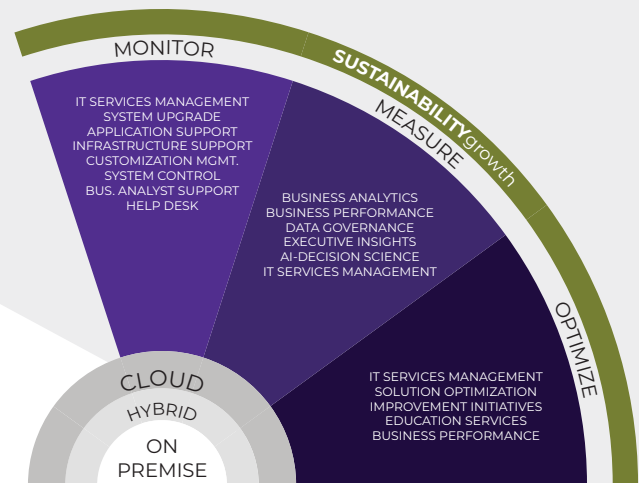

BARRIERS TO LASTING SUCCESS.

“Go-live” is just the start of a new set of business sustainability barriers as you now must work with:

- Customer and user requirements change
- Competitors discover a new advantage
- Business process needs mature
- Market change demands adaptation
- Supplier/vendor integrations change
- New technologies create new opportunity
- More information is needed to do business
- New employees need systems help
- Transactional velocity increases
- Customer experience expectations grow

Don't let these be barriers to your next success. Don't be the company that is “stuck” because of rigid, unscalable and unpredictable business systems.

World-class leaders grow business sustainability through support, adaptation, optimization, integration and analytics improvements—never being satisfied with the status quo.

THE PCG **SUSTAINABILITYGROWTH** ACCELERATES THE REALIZATION OF BUSINESS SUSTAINABILITY ADVANTAGE, VALUE AND RETURN ON INVESTMENT.

GET LASTING BUSINESS SUCCESS.

Achieving and growing the value and benefit of business sustainability requires the right expertise, tools, systems, resources and dedication to client success.

SUSTAINABILITYGROWTH solutions are your key to the very best in continued operational, business process, technology, integration, and analytics optimization and user experience.

Benefit through having the continuous **measurement, reporting, support** and **optimization** that grows predictable business sustainability.